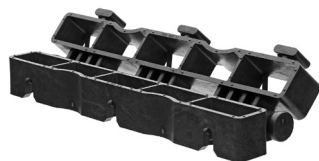

Svahový díl

Rozměry:	33 x 12 x 4 cm
Váha:	0.49 kg
Vlastnost:	to 180° angle adjustable
Material:	PE, 100 % recycled
Suitable for:	E50, E40, S50, A50, Bloxx
Different delivery units upon request	

Obloukový prvek

Dimensions:	32 x 5,4 x 4 cm 12.6 x 2.13 x 1.57 "	32 x 5,4 x 5 cm 12.6 x 2.13 x 1.97 "
Weight:	0.19 kg 0.42 lbs	0.23 kg 0.51 lbs
Material:	PE, 100 % recycled	
Suitable for:	E50, E40, S50, A50, Bloxx	
Different delivery units upon request		

Parkovací značky

Dimensions:	5.6 x 5.6 cm 2.2 x 2.2 "	
Suitable for:	E40	E50, S50
Weight:	0.017 kg 0.037 "	0.02 kg 0.044 "
Material:	PE-PP, 100 % recycled	
Delivery unit:	500 pieces (different delivery units upon request)	

Dimensions:	8 x 8 cm 3.15 x 3.15 "	
Suitable for:	E40	E50, S50
Weight:	0.06 kg 0.13 lbs	0.07 kg 0.15 lbs
Material:	PE-PP, 100 % recycled	
Delivery unit:	250 pieces (different delivery units upon request)	